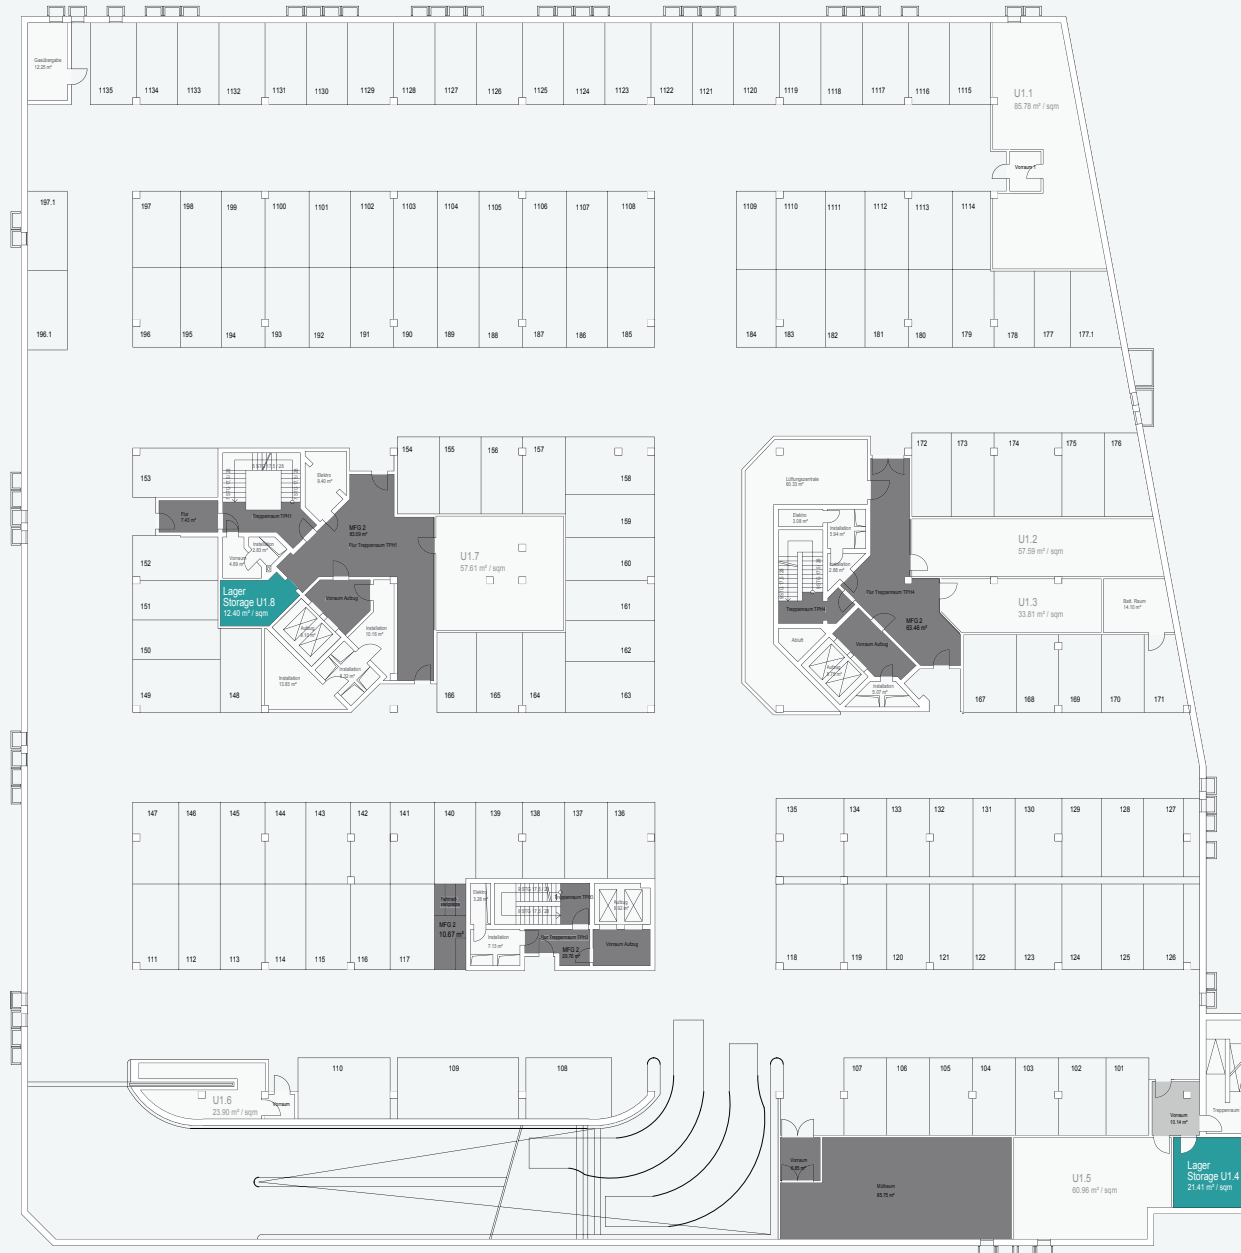

KÖ10

U1

Vermietbare Lagerflächen
Leasable storage space

ca. 34 m²
approx. 34 sqm

ca. 125 m²
approx. 125 sqm